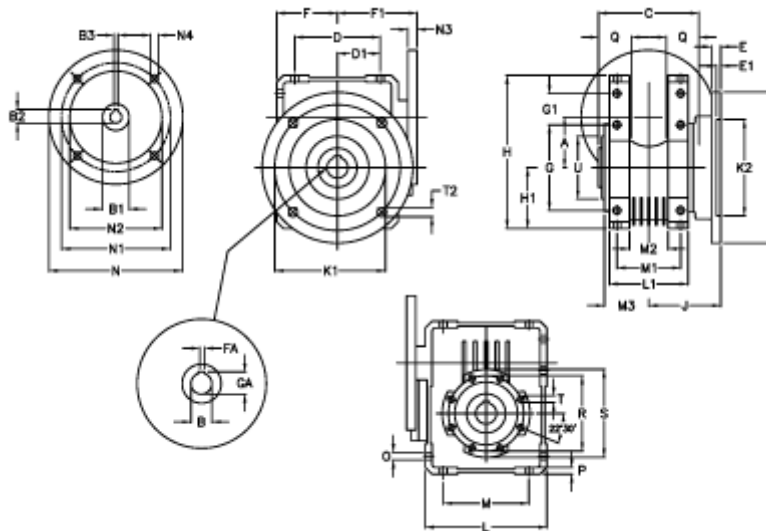

Article number: 392206303053136

Description: Worm Gear with Torque Limiter
W63 L2-UFC-30-P80B14

Measures

A = 62.17	E = 11	H = 182.5	M = 102	N4 = 6,5	U = 75
B = 25	E1 = 5	H1 = 72.5	M1 = 76	O = 9.0	
B1 E7 = 19	F = 73	J = 86.0	M2 = 46	P = 8	
B2 = 21.8	F1 = 102	K = 180	M3 = 53.0	Q = 35	
B3 H9 = 6	FA = 8	K1 = 150	N = 120	R = 90	
C = 120	G = 102	K2 = 115	N1 = 100	S = 105	
D = 102.0	G1 = 37.5	L = 145	N2 = 80	T = M8x14	
D1 = 51.0	GA = 28.3	L1 = 94	N3 = 11.0	T2 = 11.0	